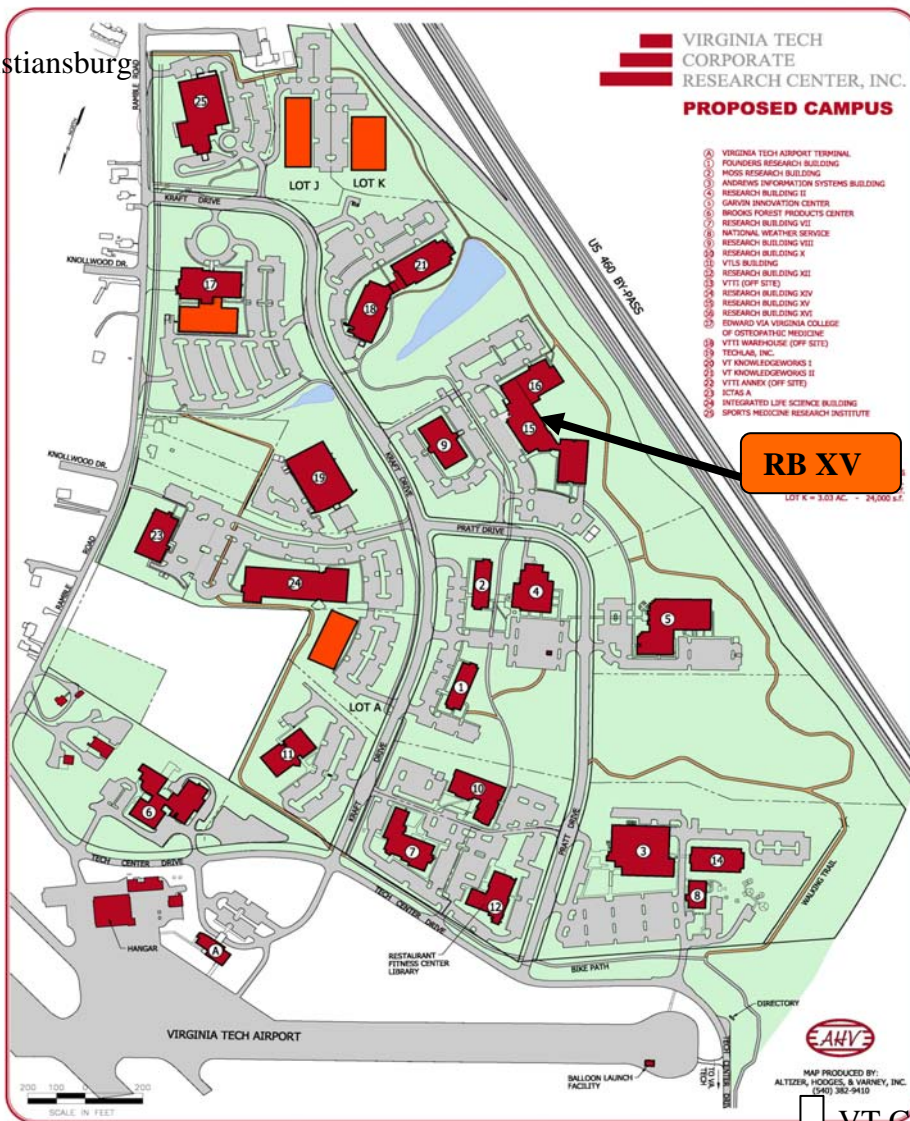

Directions to
 Research Building XV – Virginia Tech CRC
 1880 Pratt Drive - Room 2018

If coming from I-81:

- Take Exit 118-B from I-81 and follow signs for Virginia Tech, Blacksburg and U.S. 460 West
- Continue on US 460 West Bypass following signs to Blacksburg (these will be the left lanes)
- Exit 5A - US 460 West Bypass at signs for US 460 Business East and West to Blacksburg
- Exit 5A heading EAST on US 460 Business
- Turn left at the end of the exit ramp onto Industrial Park Dr.
- Go straight at the first stop light.
- At the second stop light turn right onto Ramble Rd.
- Turn left onto Kraft Drive.
- Turn left onto Pratt Drive then left at the RB XV sign.

To the 2018 Seminar Room:

Enter into the main entrance doors marked by “1880 Pratt Drive”. Take the elevator (or stairs on the left) to the second floor. The seminar room, 2018, is located just to the left upon exiting the elevator.

↑ Christiansburg

↓ VT Campus